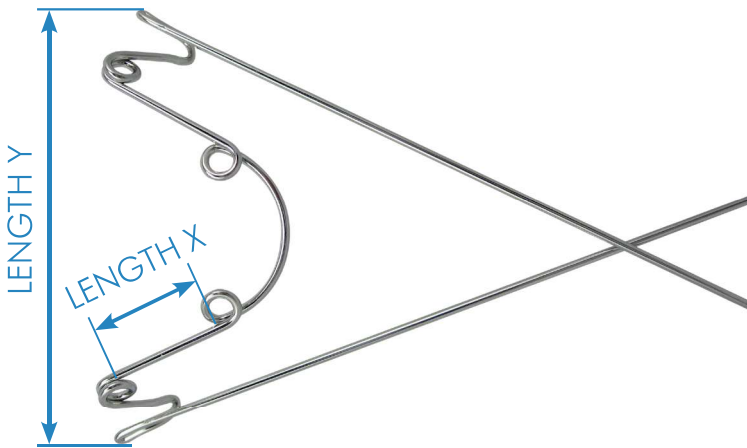

## QUAD HELIX - for straight or curved sheath

SIZE 5 pcs / pack	LENGTH X in mm	LENGTH Y in mm	STRAIGHT SHEATH	CURVED SHEATH
1	11.5	45	HQ-2431G	HQ-2431
2	14.5	50	HQ-2432G	HQ-2432
3	16.5	55	HQ-2433G	HQ-2433

## PALATAL BAR - „Goshgarian“

- Preformed for straight sheath with distal coffin loop
- From 0.9 mm Stainless Steel
- EXTRA Long sheath part

SIZE in mm 10 pcs / pack	ITEM NO STRAIGHT	ITEM NO CURVED
35	PB035	PB035C
37	PB037	PB037C
39	PB039	PB039C
41	PB041	PB041C
43	PB043	PB043C
45	PB045	PB045C
47	PB047	PB047C
49	PB049	PB049C
51	PB051	PB051C
53	PB053	PB053C
55	PB055	PB055C
57	PB057	PB057C